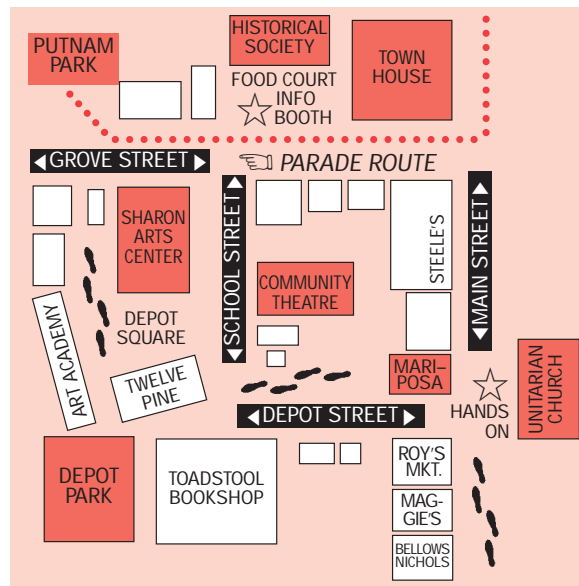

PARADE OF GIANT PUPPETS

Participants congregate at 11:45 at the PES parking lot.
AT NOON, the parade will proceed down Main Street,
onto Grove Street, and into Putnam Park.

▼▼▼CHECK THESE OUT▼▼▼

Mugboards

INFORMATION BOOTH

In front of the Historical Society on Grove Street

- Art Walk 2011 Maps
- Schedule Changes
- Volunteer Coordinator
- Location of Restrooms

Art Walk 2011

Downtown and Peterborough Plaza

Many thanks to the merchants who generously donated their storefront windows for Art Walk 2011