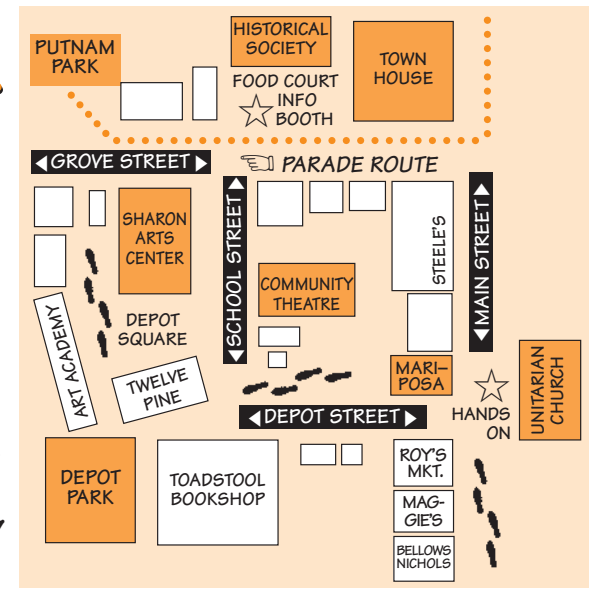

Don't miss the interactive installation piece created by the Conval Art Club in front of the Historical Society.

INFORMATION BOOTH

In front of the Historical Society on Grove Street

- Art Walk 2007 Maps
- Schedule changes
- Volunteer coordinator
- Location of restrooms

DEPOT SQUARE

Toadstool Bookshop

Come see examples of student's handmade books.

Art Walk 2007

Downtown and Peterborough Plaza

Many thanks to the merchants who generously donated their storefront windows for Art Walk 2007